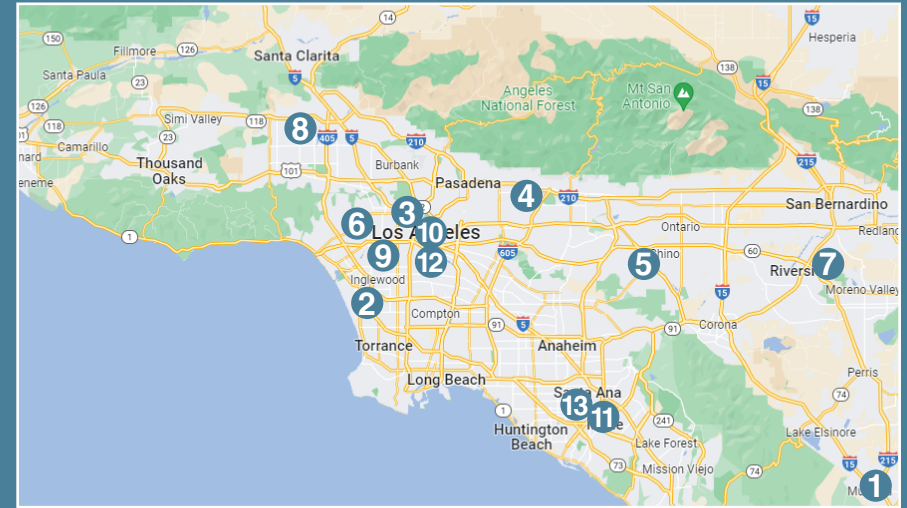

ARCHITECTURAL
METAL SYSTEMS

CALIFORNIA PROJECT TOUR

LOS ANGELES AREA

www.AMICOARCH.com

GOOGLE MAP
DIRECTIONS

VIEW PROJECT
ON AMICO
WEBSITE

GOOGLE MAP
DIRECTIONS

VIEW PROJECT
ON AMICO
WEBSITE

Kaiser Permanente - Murrieta

2175 Park Place

510 Vermont Ave.

City of Hope Cancer Center

Kaiser Permanente - Chino Hills

Crustacean Beverly Hills

UC Riverside Student Rec. Center

UC Northridge Student Housing

Kaiser Permanente - Baldwin Hill

L.A. High School #9

Pacific Dental Services

Caltrans District 7 HQ

Medtronic, Santa Ana

ARCHITECTURAL
METAL SYSTEMS

CALIFORNIA PROJECT TOUR

BAY AREA

www.AMICOARCH.com

GOOGLE MAP
DIRECTIONS

VIEW PROJECT
ON AMICO
WEBSITE

GOOGLE MAP
DIRECTIONS

VIEW PROJECT
ON AMICO
WEBSITE

1625 Plymouth St.

Microsoft Silicon Valley Campus

Google Caribbean
(Under Construction)