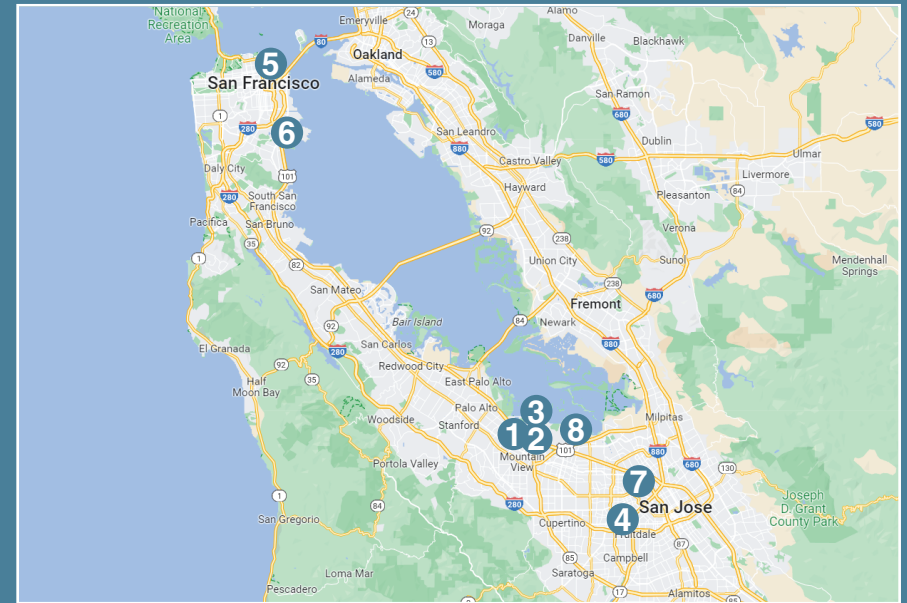

Kaiser Permanente - Murrieta

2175 Park Place

510 Vermont Ave.

City of Hope Cancer Center

Kaiser Permanente - Chino Hills

Crustacean Beverly Hills

UC Riverside Student Rec. Center

UC Northridge Student Housing

Kaiser Permanente - Baldwin Hill

L.A. High School #9

Pacific Dental Services

Caltrans District 7 HQ

Medtronic, Santa Ana

ARCHITECTURAL
METAL SYSTEMS

CALIFORNIA PROJECT TOUR

BAY AREA

www.AMICOARCH.com

GOOGLE MAP
DIRECTIONS

VIEW PROJECT
ON AMICO
WEBSITE

GOOGLE MAP
DIRECTIONS

VIEW PROJECT
ON AMICO
WEBSITE

1625 Plymouth St.

Microsoft Silicon Valley Campus

Google Caribbean
(Under Construction)